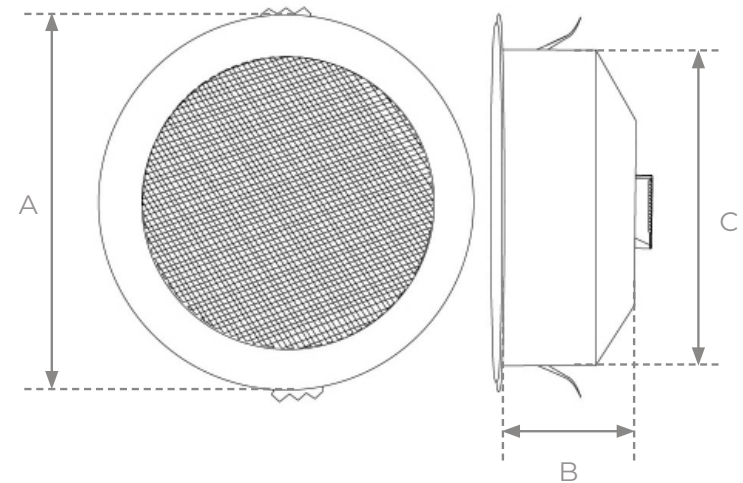

SW50-6" RECESSED SPEAKERS

DETAILS

- Recessed, moisture-resistant speakers.
- Excellent audio quality.
- Suitable for bathroom, outdoor, boats.
- Suitable for small to medium size bathroom.
- Can also be used for other TV's and audio systems.
- Comes standard in set of 2.

Specifications

A	6.0" / 15.2 cm
B	2.8" / 7.1 cm
C	5.2" / 13.2 cm