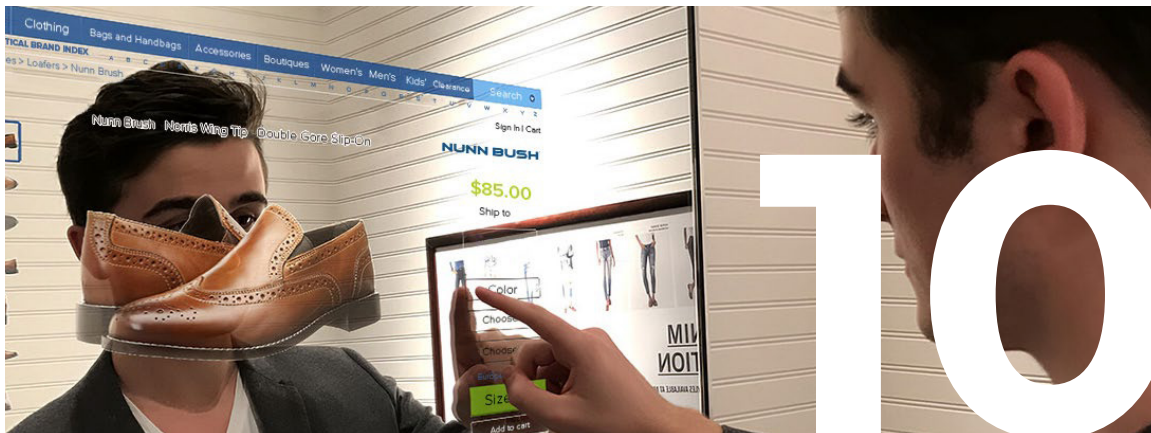

Smart Touch

Controlling your mirror has become even easier. Every MirrorVue comes with the option to add a touchscreen system of the highest quality. Customers can browse store websites and even place orders. You can navigate through and catch up on recent news and social media and give the perfect presentation at work. As you can see, the possibilities are endless.