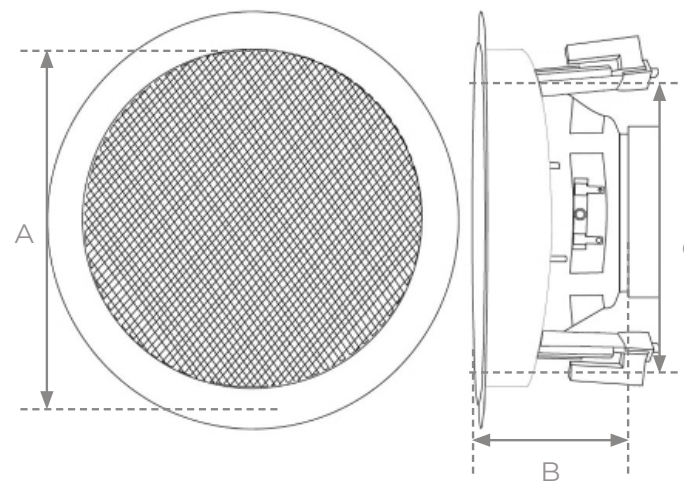

Specifications

A	8.0" / 20.3 cm
B	3.5" / 8.9 cm