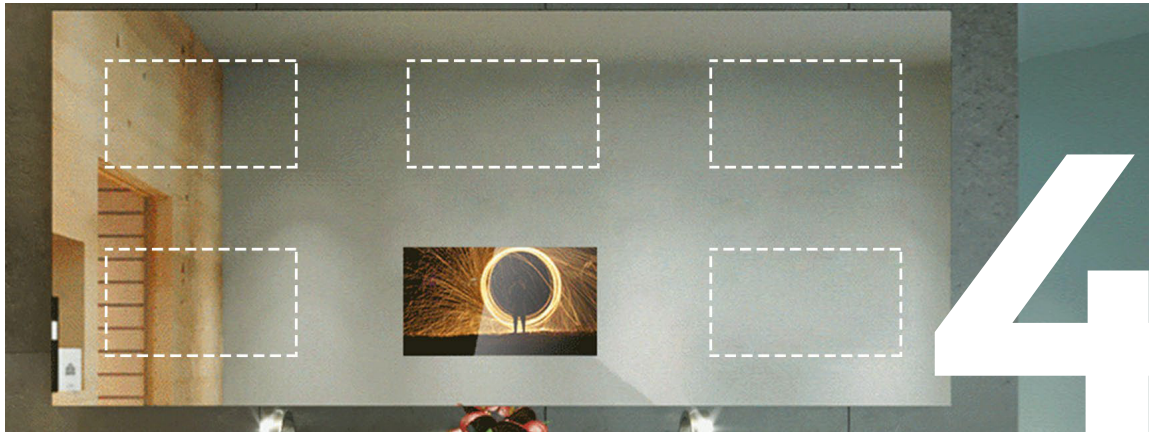

MirrorVue Custom Shapes

MirrorVue TV is the best way to get creative with your TV. We offer Custom Shape Mirror TVs. Just provide your specifications, sizes, and customizations.

MirrorVue TV Sizes

Choose your MirrorVue TV among our wide range of available sizes.

TV Sizes available:

- 15.6" (720p)
- 22" (Full HD)
- 28" (4K)
- 32" (4K)
- 40" (4K)
- 50" (4K)
- 55" (4K OLED)
- 60" (4K)
- 65" (4K OLED)
- 75" (4K)
- 85" (4K)
- 100" (4K)

OLED TV

MirrorVue is the first mirror TV with OLED. This state-of-the-art display makes any TV screen look old. You can finally experience the best color accuracy, incredible brightness and contrast, and true blacks.

15.6" (Diagonal Size, 720p)
22" (Diagonal Size, Full HD)
28" (Diagonal Size, Ultra HD)
32" (Diagonal Size, Ultra HD)

MirrorVue Standard Size for Double Sink

DETAILS

- Complete and ready to hang on the wall and use.
- Completely vanishing TV.
- Only 38mm thick (including mirror).
- Easy to order online. usually ships in 7-10 days.
- Smart mirror technology standard included.