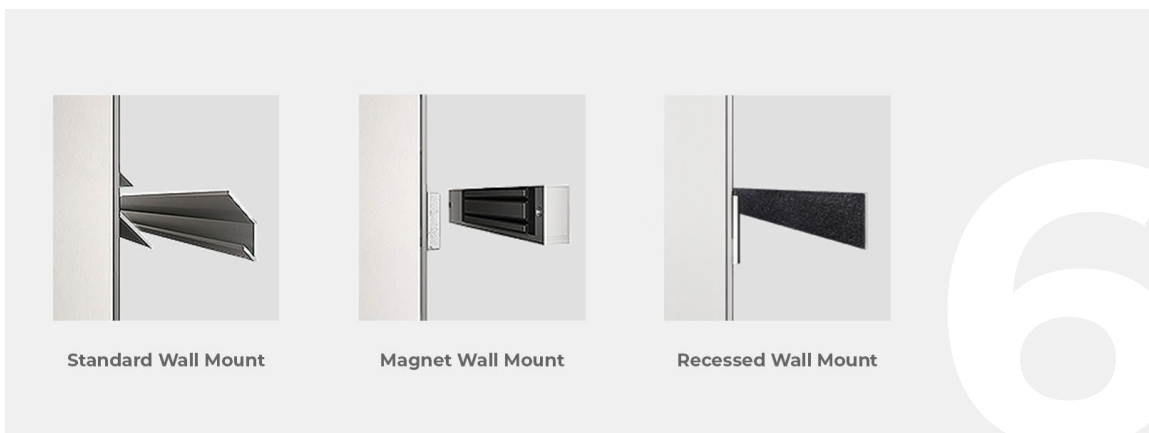

TV Sizes available:

- 15.6" (720p)
- 22" (Full HD)
- 28" (4K)
- 32" (4K)
- 40" (4K)
- 50" (4K)
- 55" (4K OLED)
- 60" (4K)
- 65" (4K OLED)
- 75" (4K)
- 85" (4K)
- 100" (4K)

OLED TV

MirrorVue is the first mirror TV with OLED. This state-of-the-art display makes any TV screen look old. You can finally experience the best color accuracy, incredible brightness and contrast, and true blacks.

Locate TV Anywhere

MirrorVue's customization options allow you to take control. You can install your TV in any location you want and add multiple TVs in one mirror. The possibilities are endless.

Silver

Standard Wall Mount

Magnet Wall Mount

Recessed Wall Mount

MirrorVue Mount Options

You don't have to worry about the mounting options, MirrorVue offers Standard Wall Mount, Magnet Wall Mount, and Recessed Wall Mount made easy to fit in different builds and space to suit your needs. Installing MirrorVue is not difficult, it can be done under 30 minutes.