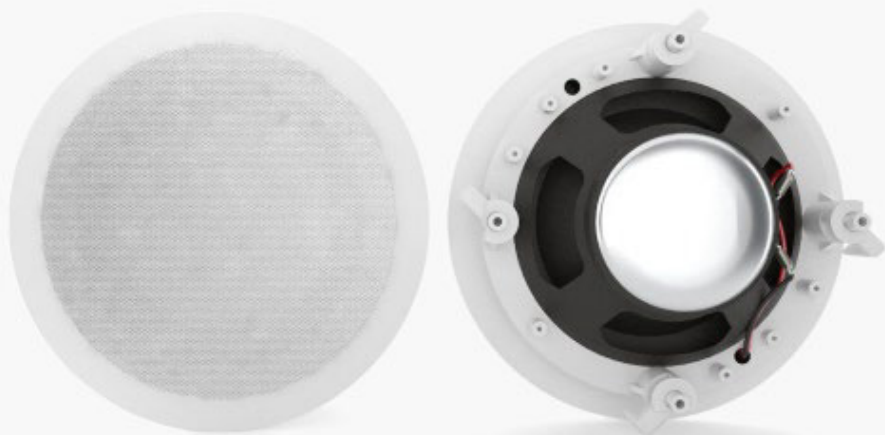

Specifications

A	6.0" / 15.2 cm
B	2.8" / 7.1 cm
C	5.2" / 13.2 cm

SW80-8" RECESSED SPEAKERS

DETAILS

- Recessed, moisture-resistant speaker.
- Excellent audio quality.
- Suitable for bathroom, outdoor, boats.
- Connect directly to your Ocea bathroom TV, MirrorVue etc.
- Can also be used for other TV's and audio systems.
- Suitable for small to medium size bathroom.
- Comes standard in set of 2.