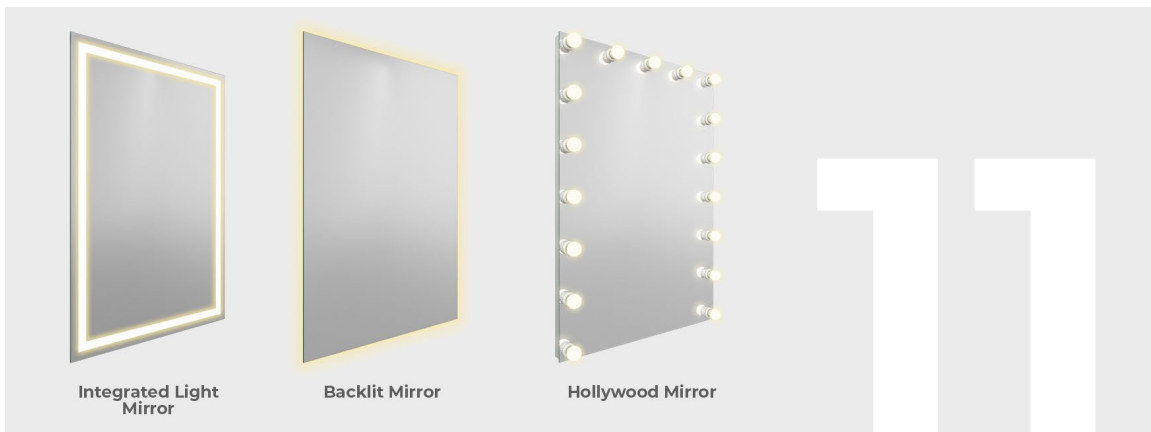

Backlit Mirror

Hollywood Mirror

MirrorVue Light Options

Personalize your MirrorVue by adding lighting options. You can choose from Integrated Light, Hollywood, and Backlight.